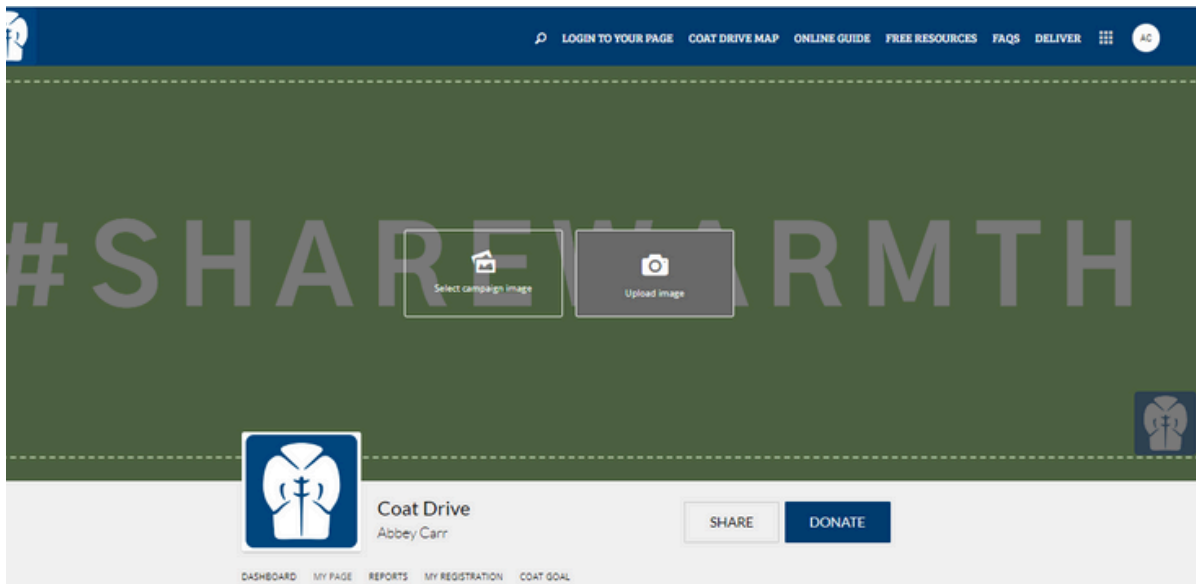

SAVE CANCEL

Add Images

You can change the header and profile images (or use One Warm Coat's standard images!)

Image sizes:

Header Image: 2500X785 pixels

Profile/Logo Image: 365x365 pixels

Update Your Fundraising & Coat Goals

You can update these goals at any time!

Keep Track of Your Coat Donations On The Coat Tracker

Update how many coats you've received during your coat drive, or once your drive is complete. Once you add totals, a goal bar will appear on your main page.