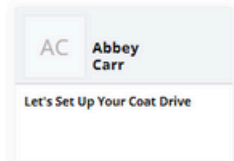

Update Coat Drive Dates & Location

If you opted for your coat drive to be listed on the Coat Drive Map, these updates take 24 hours to show on the map.

Share Custom Link and QR Code