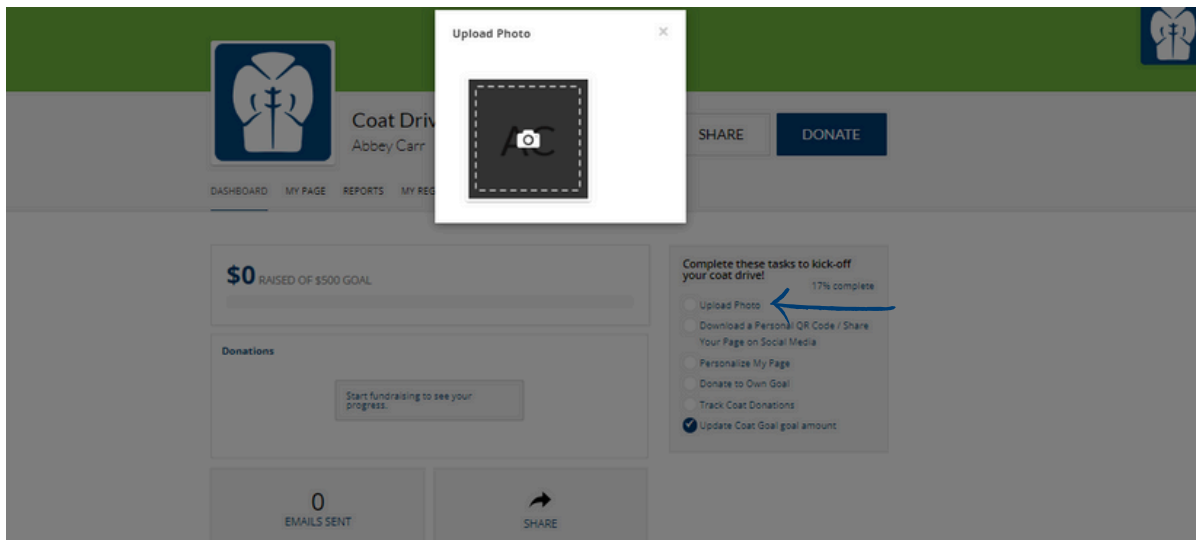

SAVE CANCEL

Add Images

You can change the header and profile images (or use One Warm Coat's standard images!)

Image sizes:

Header Image: 2500X785 pixels

Profile/Logo Image: 365x365 pixels

Update Your Fundraising & Coat Goals

You can update these goals at any time!

Keep Track of Your Coat Donations On The Coat Tracker

Update how many coats you've received during your coat drive, or once your drive is complete. Once you add totals, a goal bar will appear on your main page.